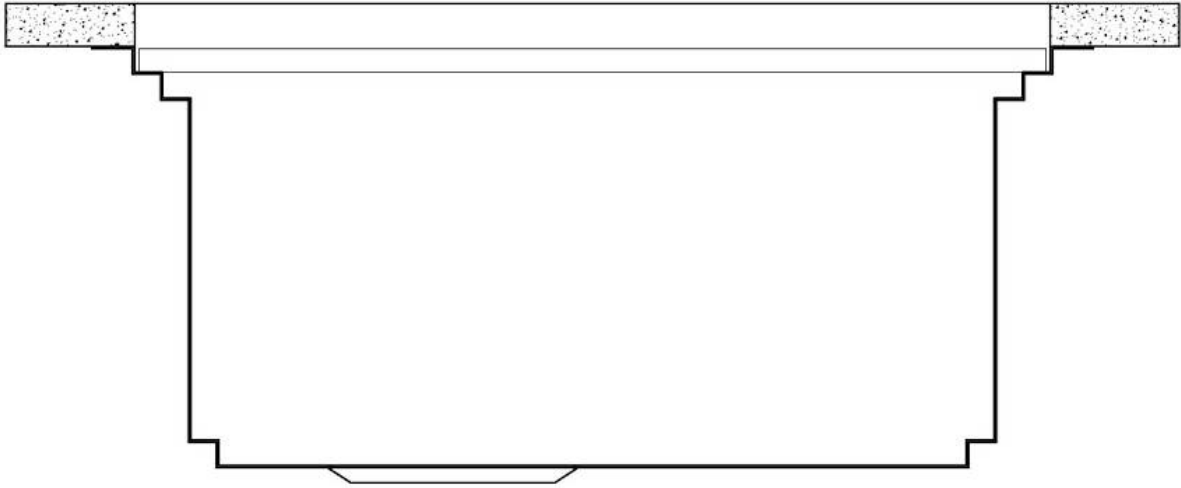

Milanello Level 1

Compatible accessories/Accessori compatibili:

8100	602
8631	300
8642	003
8644	004
8644	101
8657	001