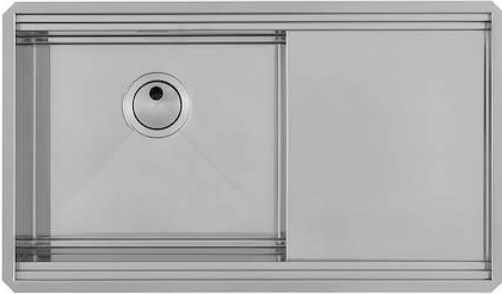

Sink Milanello Workstation

Tank on the left

Kitchen Sinks

Code: 1040 852

DETAILS

Edge/Installation Type

Undermount

Finish

Foster brushed

Material

AISI 304 stainless steel

Texture

Brushed in line

Base

90 cm

Dimensions

Width 79 cm

Bowl dimension 430x374mm

Number of bowls 1 bowl

Waste fitting Drain SPACE 3,5"

EQUIPMENT

2 x Black grid Milanello 8100
602

FEATURES

Diamond-shape bottom The draining of water is an important feature in a sink, and it's always taken good care of in Foster products. In the bent-welded sinks, which would have a flat bottom, the proper draining is guaranteed by the elegant beveling, which helps the water flow.

High thickness 1mm thick steel. A significant thickness, which guarantees the maximum sturdiness and durability.

Perimetral overflow The overflow is always a security on the Foster sinks that prevents the overflow of water in case of oversights. The perimeter drain solution improves aesthetics thanks to its square and essential shape.