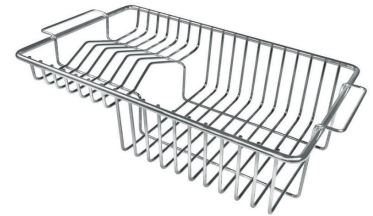

HPDE Twin chopping board
8644 101

Stainless steel perforated tray
8156 000

Stainless steel plate rack
8100 154

Stainless steel plate rack
8100 303
* only in combination with the accessory
8644 101

Stainless steel Plate rack
8100 306

Glass chopping board
8631 300

**Graters kit with ring-holder and
food collection tray**
8159 101
* only in combination with the accessory
8644 101

Stainless steel perforated tray
8151 000
* only in combination with the accessory
8644 101